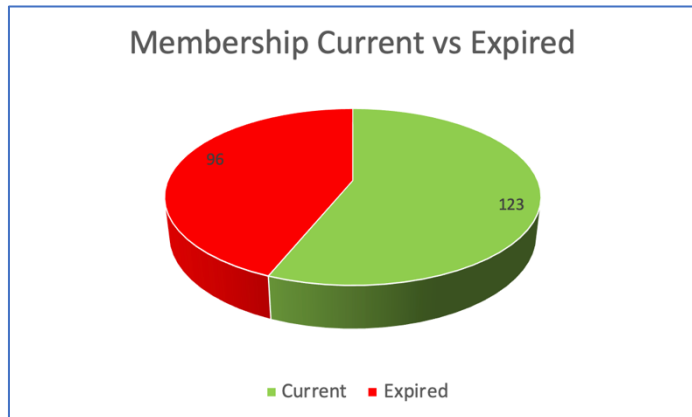

RBRA 2023 Membership Stats & Information

The total number of RBRA memberships is 219.

- 56% or 123 are “Current” or paid up memberships.
 - Current membership is up over the previous year (+11).
 - 32% or 39 are Serving Soldiers
 - 68% or 84 are Retired.

- 44% or 96 are “Expired memberships.
 - 76% of the Expired Memberships were 1YR Memberships and expired March 31st 2023
 - 23% of the Expired Memberships were 3 YR Memberships which expired March 31st 2023
 - 3% of the Expired Memberships were 2YR Specials which expired March 31st 2023

- Of the 96 “Expired” memberships:
 - 52% or 50 are Serving Soldiers
 - 48% or 46 are Retired.

Membership Current Vs. Expired

Current	123	56%
Expired	96	44%
219		100%

Membership Current Vs. Expired

Serving	50	52%
Retired	46	48%
96		44%