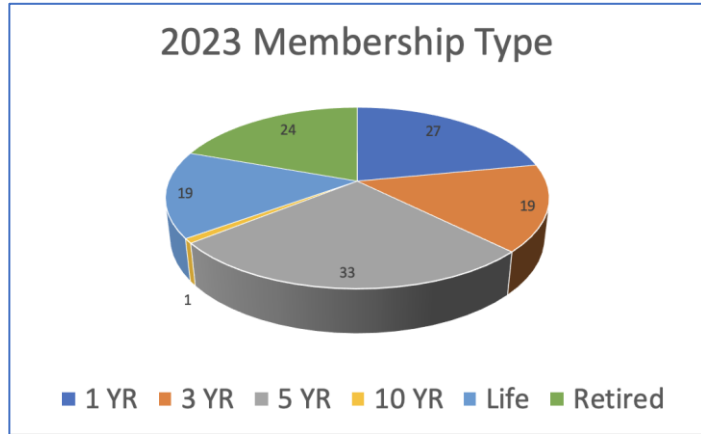

RBRA 2023 Membership Stats & Information

The total number of RBRA memberships is 219.

- 56% or 123 are “Current” or paid up memberships.
 - Current membership is up over the previous year (+11).
 - 32% or 39 are Serving Soldiers
 - 68% or 84 are Retired.

- 44% or 96 are “Expired memberships.
 - 76% of the Expired Memberships were 1YR Memberships and expired March 31st 2023
 - 23% of the Expired Memberships were 3 YR Memberships which expired March 31st 2023
 - 3% of the Expired Memberships were 2YR Specials which expired March 31st 2023

- Of the 96 “Expired” memberships:
 - 52% or 50 are Serving Soldiers
 - 48% or 46 are Retired.

Membership Current Vs. Expired

Current	123	56%
Expired	96	44%
219		100%

Membership Current Vs. Expired

Serving	50	52%
Retired	46	48%
96		44%

Membership Types

1 YR	27	22%
3 YR	19	15%
5 YR	33	27%
10 YR	1	1%
Life	19	15%
Retired	24	20%
	123	100%

Membership Serving or Retired

Serving	39	32%
Retired	84	68%
	123	100%

Membership by Rank

PTE	29	24%
L/CPL	10	8%
CPL	14	11%
SGT	21	17%
C/SGT	7	6%
WO2	11	9%
WO1	1	1%
1ST LT	4	3%
2ND LT	3	2%
CAPT	5	4%
MAJOR	9	7%
LT COL	4	3%
HON COL	2	2%
NO RANK	3	2%
	123	100%