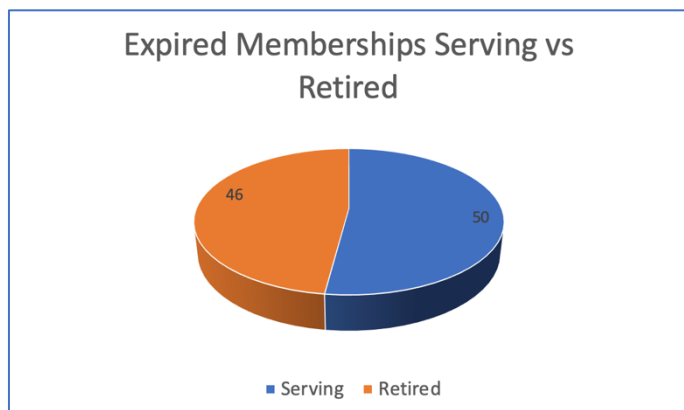

- 44% or 96 are “Expired memberships.
 - 76% of the Expired Memberships were 1YR Memberships and expired March 31st 2023
 - 23% of the Expired Memberships were 3 YR Memberships which expired March 31st 2023
 - 3% of the Expired Memberships were 2YR Specials which expired March 31st 2023

- Of the 96 “Expired” memberships:
 - 52% or 50 are Serving Soldiers
 - 48% or 46 are Retired.

Membership Current Vs. Expired

Current	123	56%
Expired	96	44%
219		100%

Membership Current Vs. Expired

Serving	50	52%
Retired	46	48%
96		44%